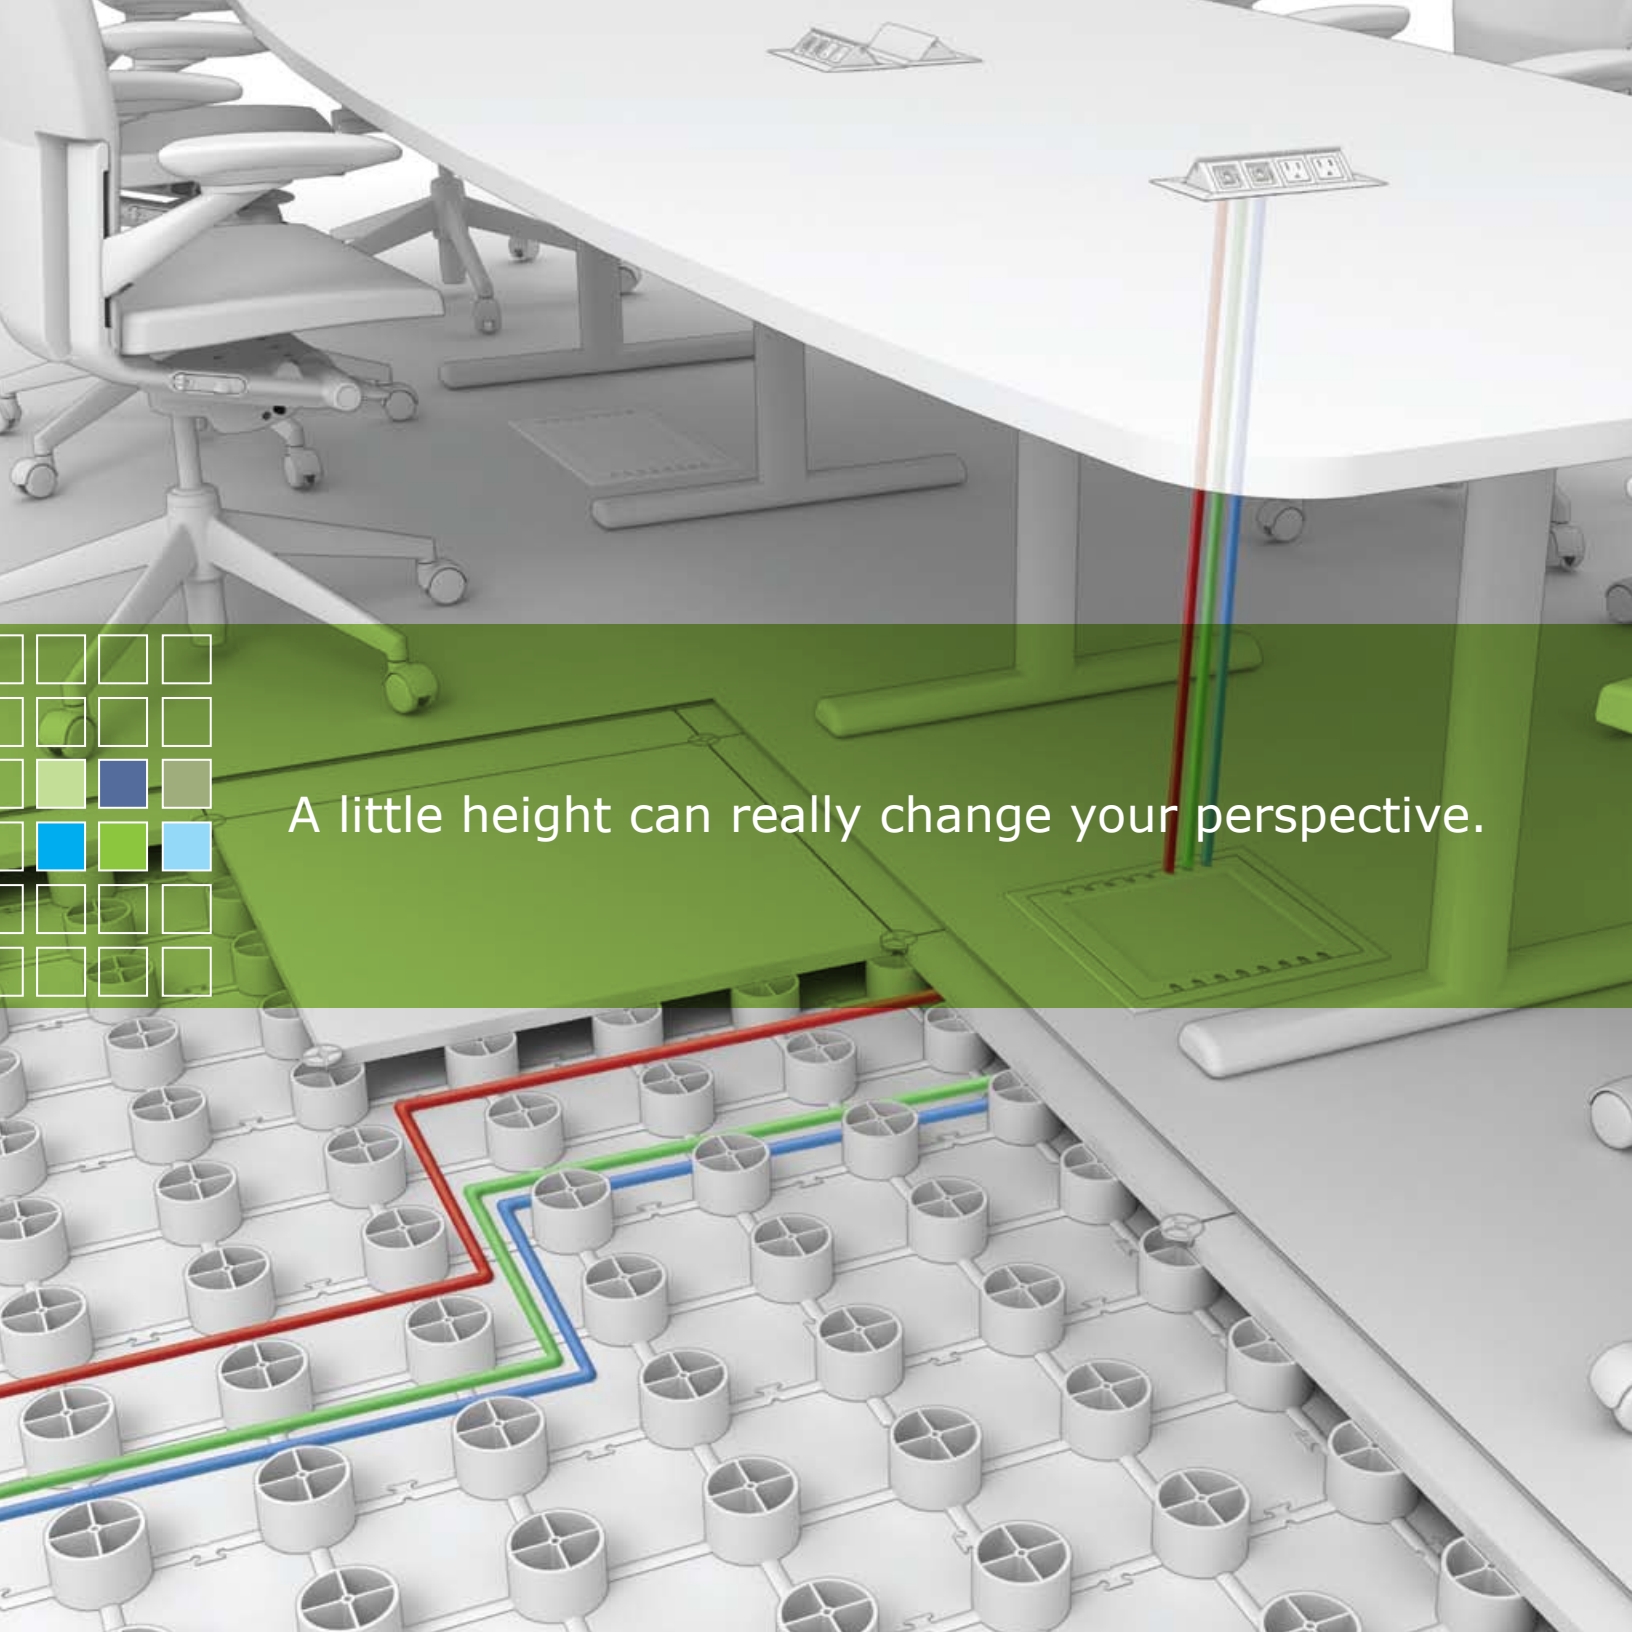

Free to get up and do your thing today.  
And then do something different tomorrow.  
Common spaces. Uncommon flexibility.  
What do you call that?

We call it KIVA.

KIVA is a low-profile flooring solution that brings power and communications access to any space – easily and affordably. KIVA was specifically designed to retrofit existing buildings, but is ideal for new construction, too. It supports people from the ground up by making spaces genuinely user-friendly and adaptable. With KIVA, spaces are limited only by your imagination... not the length of your power cord.

A little height can really change your perspective.

When we say low profile, we mean it. KIVA requires less than three inches of floor height to do its thing. How does it work? Square panels sit on top of KIVA's cylindrical base supports, creating a continuous floor grid that covers all your power and data... but with plug-and-play convenience. And when things change, the grid panels can be easily removed, reconfigured, serviced and upgraded in a snap—for a fraction of the cost of conventional, built-in cable management methods. In fact, KIVA's special modular construction makes it the lowest cost and easiest to install system around. KIVA's pre-wired components are available in multiple-circuit configurations with cable plugs that can be connected in minutes. It can interface with existing in-wall wiring, pre-wired systems and partition products. In other words, KIVA works... no matter how you're currently working.