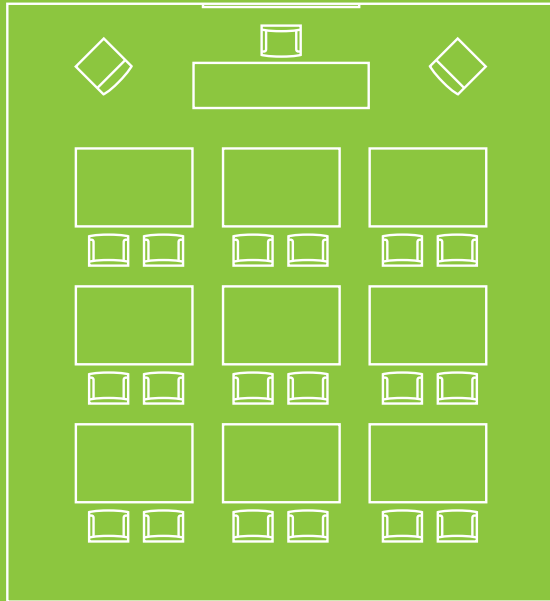

With the ease and flexibility of KIVA, the room accommodates your needs. Not the other way around. Working the way you want to, instead of the way you have to. Now, there's a concept.

Yesterday