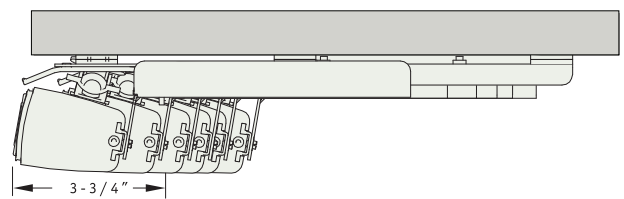

USA-1

USA-1 is designed to have no impact on the work surface. Hidden away until needed, USA-1 reveals itself on a sturdy ball bearing track and locks into place. A one-touch operation lets you simply slide it back into the stow position. Constructed of clear anodized aluminum, USA-1 is scalable to meet varying power, data, and audio/visual requirements.

Stowed

Revealed

Common Configurations

A FEW OPTIONS...

Finishes

Black Trim

White Trim

Technologies