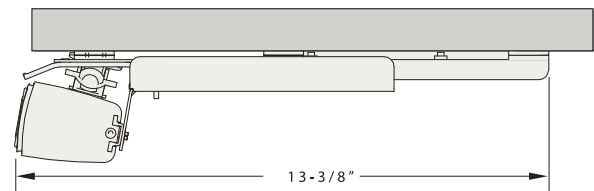

USA-1

USA-1 is designed to have no impact on the work surface. Hidden away until needed, USA-1 reveals itself on a sturdy ball bearing track and locks into place. A one-touch operation lets you simply slide it back into the stow position. Constructed of clear anodized aluminum, USA-1 is scalable to meet varying power, data, and audio/visual requirements.

Stowed

Revealed

Common Configurations

A FEW OPTIONS...

Finishes

Black Trim

White Trim

Technologies