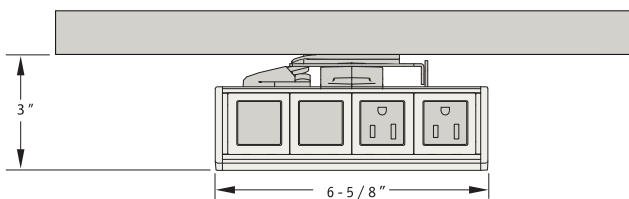

USA-1

USA-1 is designed to have no impact on the work surface. Hidden away until needed, USA-1 reveals itself on a sturdy ball bearing track and locks into place. A one-touch operation lets you simply slide it back into the stow position. Constructed of clear anodized aluminum, USA-1 is scalable to meet varying power, data, and audio/visual requirements.

Stowed

Revealed

Common Configurations

A FEW OPTIONS...

Finishes

Black Trim

White Trim

Technologies