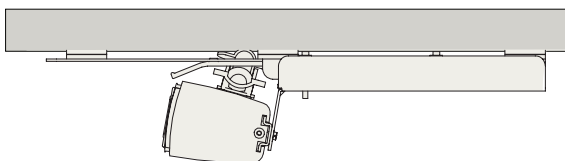

USA-1

USA-1 is designed to have no impact on the work surface. Hidden away until needed, USA-1 reveals itself on a sturdy ball bearing track and locks into place. A one-touch operation lets you simply slide it back into the stow position. Constructed of clear anodized aluminum, USA-1 is scalable to meet varying power, data, and audio/visual requirements.

Stowed

Revealed

Common Configurations

A FEW OPTIONS...

Finishes

Black Trim

White Trim

Technologies